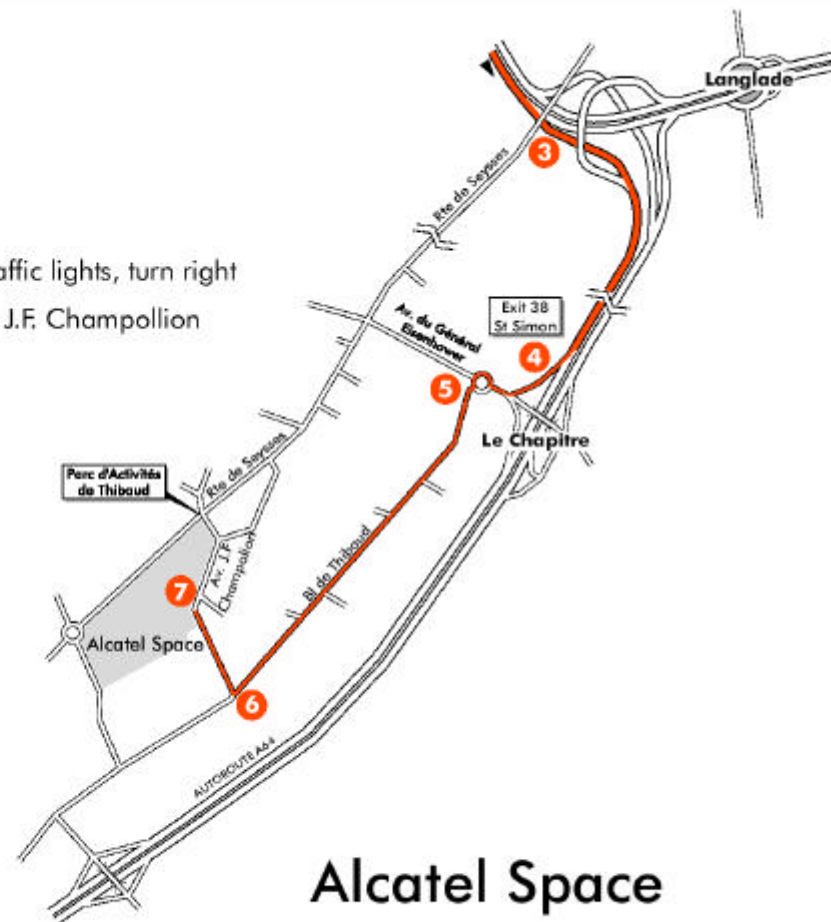

Alcatel Space

26, avenue J.F. Champollion - 31037 Toulouse Cedex - France
Tél : +33 (0)5 34 35 36 37 - Fax : +33 61 44 49 90