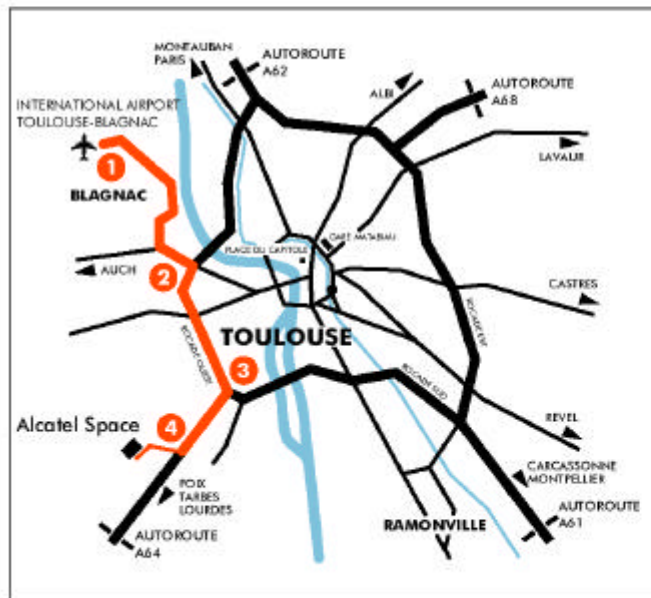

Access to Alcatel Space Toulouse plant

- 1 When leaving the airport, take direction "Toulouse"
- 2 On the ring road, take direction "Montpellier"
- 3 Then direction "Foix-Tarbes"
- 4 Take exit 38 "Saint-Simon"
- 5 At the roundabout, take direction "Z.I. Thibaud"
- 6 On this road "Boulevard de Thibaud", at the second traffic lights, turn right
- 7 Alcatel Space is on your left, further on, on 26 avenue J.F. Champollion