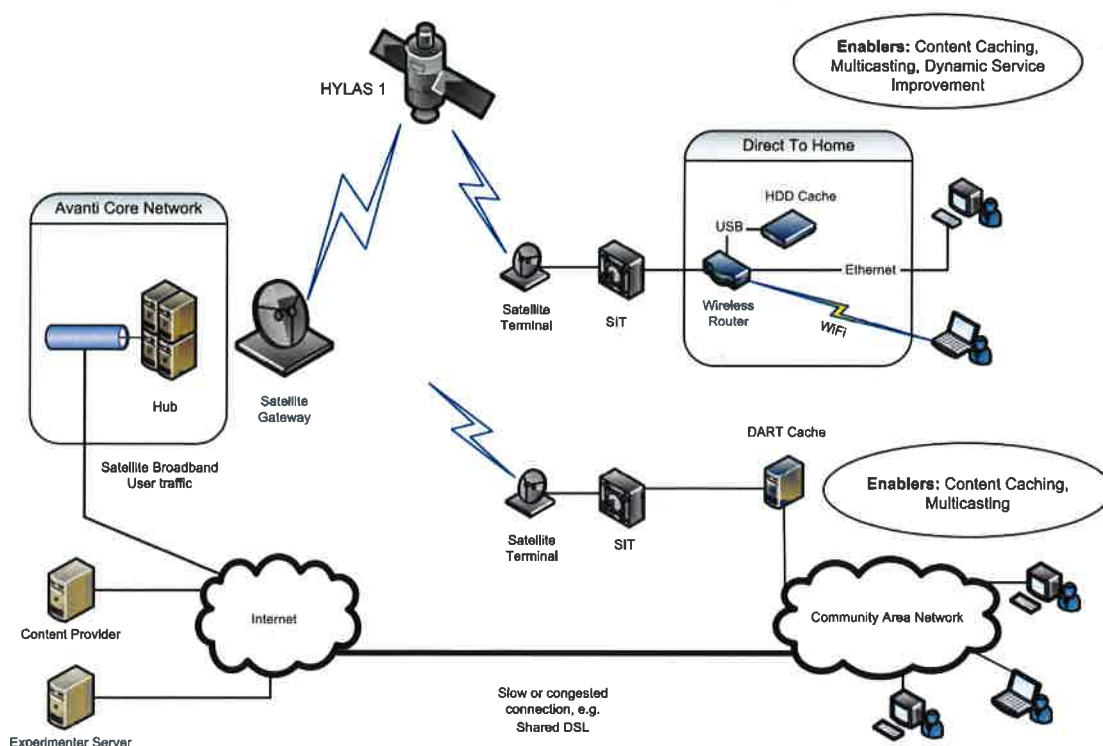

Digital Advanced Rural Testbed (DART)

Avanti Consulting's experience in project management, trials and demonstrations, means that our people are now playing a key role in leading and coordinating the Digital Advanced Rural Testbed (DART) project.

DART is one of five test beds selected by the UK's Technology Strategy Board (TSB) to facilitate the experimentation and trialling of new business models and services that will exploit the capabilities of Next Generation Access (NGA) networks. DART is focussed on the delivery of NGA capabilities to rural areas based on a mix of direct to home satellite and community networks.

The testbed infrastructure utilises Avanti Communications' HYLAS 1 broadband satellite and is being built around a specific set of enabling technologies: quality of service (QoS) management, multicast and content caching. DART will provide open interfaces to allow experimental services to be constructed that build on these capabilities.

DART Overview

DART will give experimenters the opportunity to reach 200 satellite broadband end users in Scotland and Lancashire and a similar number of users based in a wireless community network based in the village of Wray, north of Lancaster.